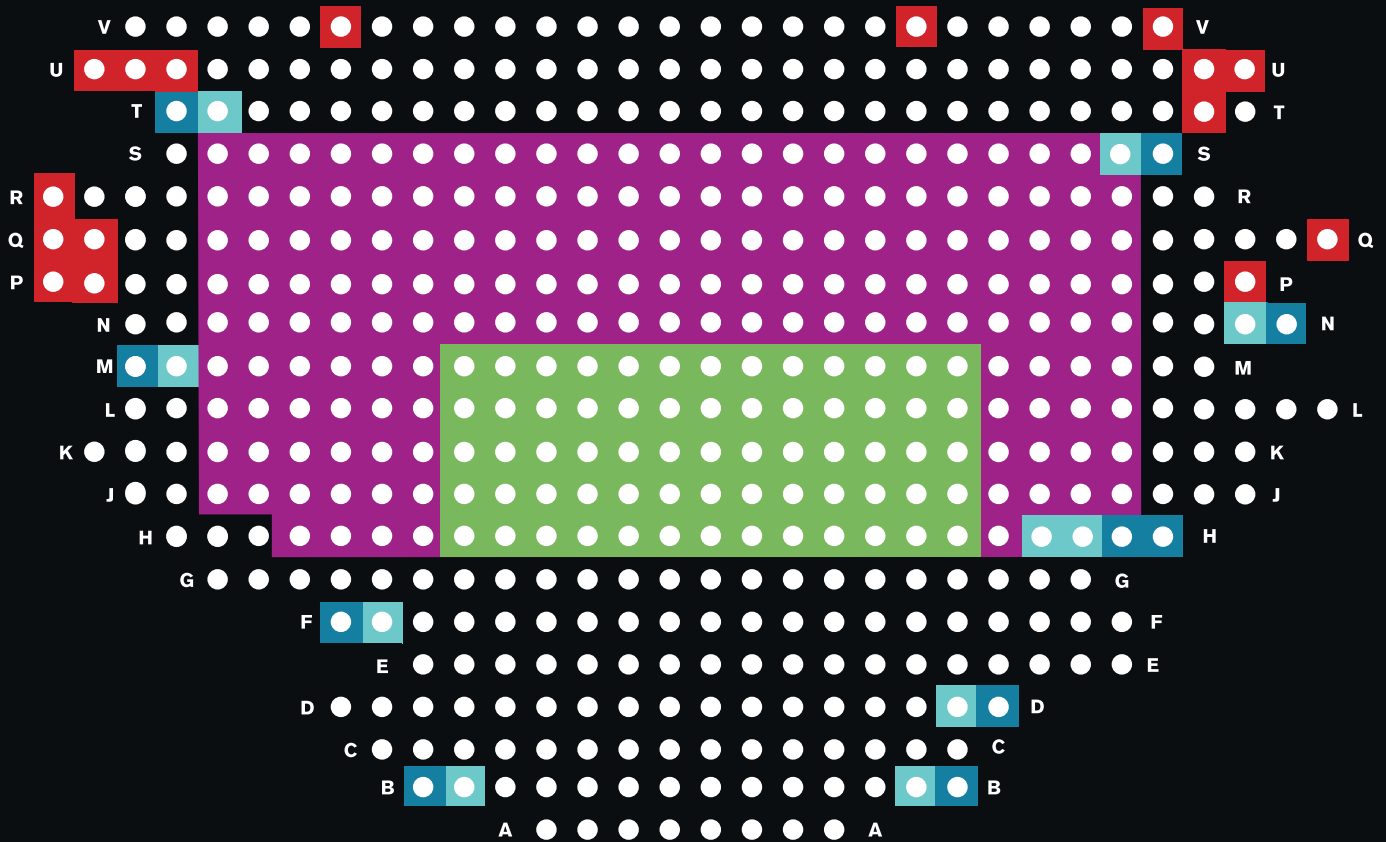

STALLS

Your guide to the best seats

-  Best seats for Audio Description
-  Best seats for Captioned Units
-  Best seats for Sennheiser headsets
-  Wheelchair companion seat
-  Wheelchair space
-  Seats with a restricted view

STAGE

DRESS CIRCLE

Your guide to the best seats

-  Best seats for Audio Description
-  Best seats for Captioned Units
-  Best seats for Sennheiser headsets
-  Wheelchair companion seat
-  Wheelchair space
-  Seats with a restricted view