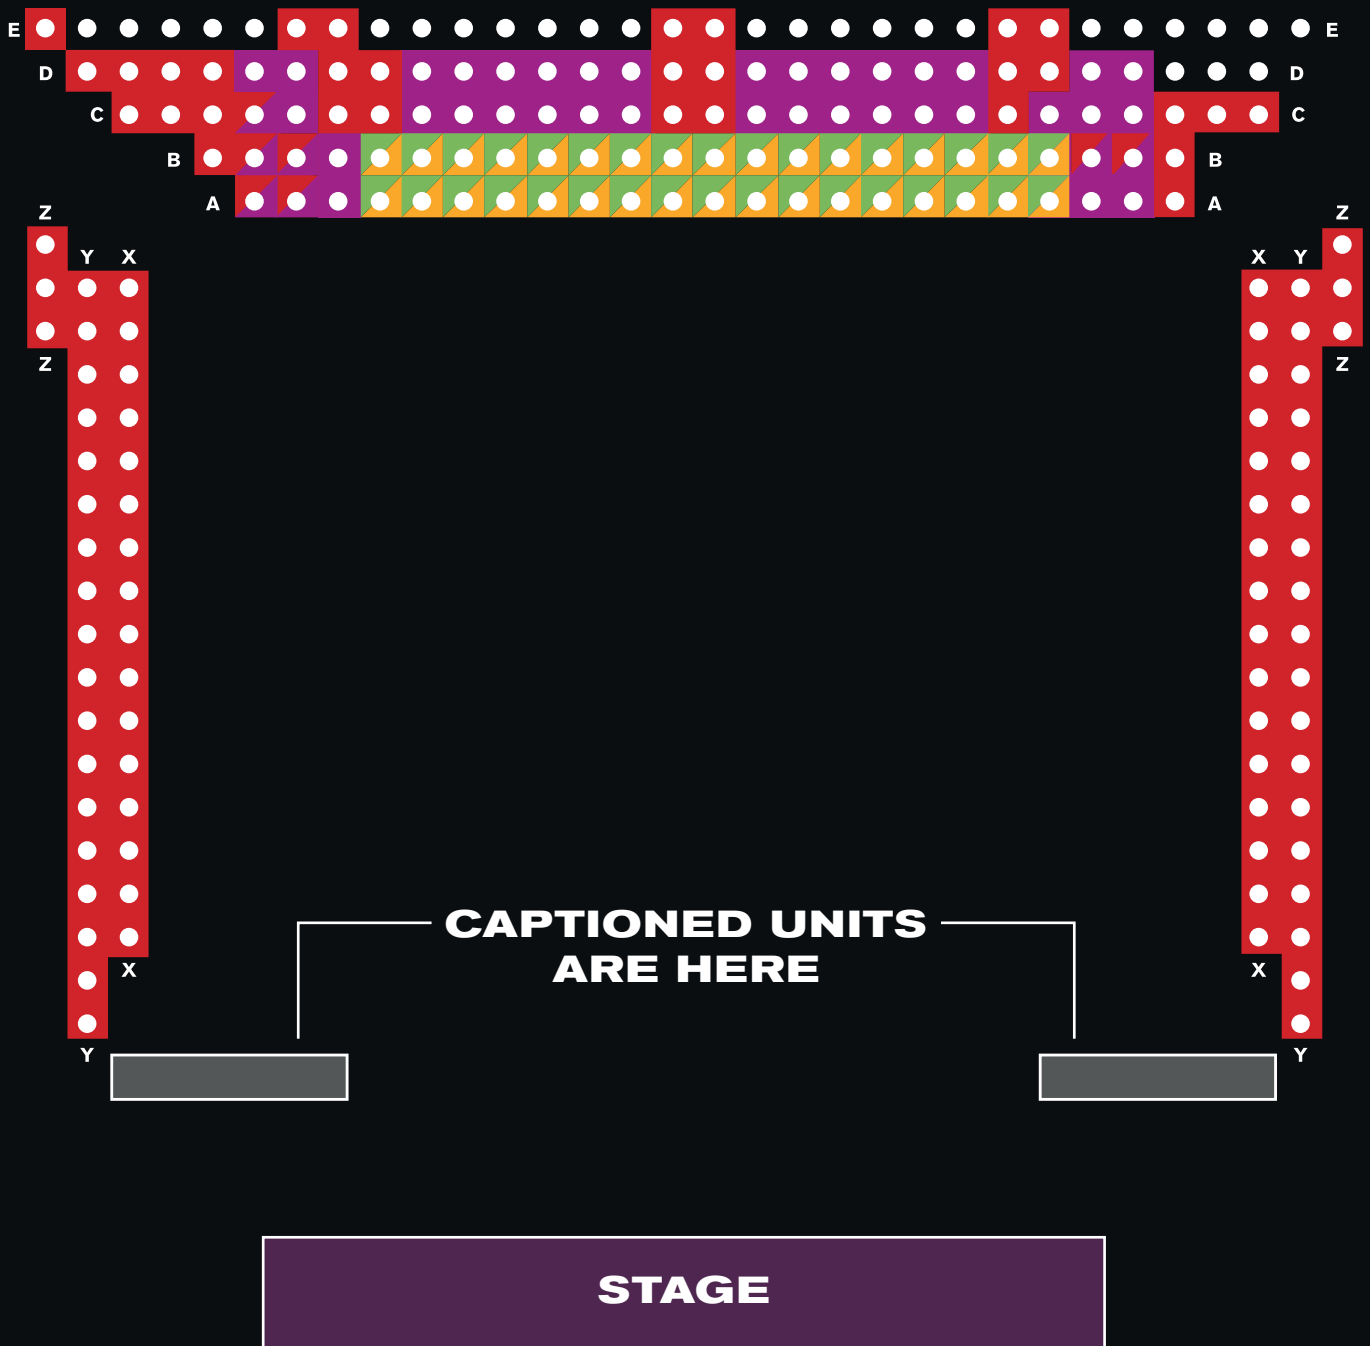

STALLS

Your guide to the best seats

-  Best seats for Audio Description
-  Best seats for Captioned Units
-  Best seats for Sennheiser headsets
-  Wheelchair companion seat
-  Wheelchair space
-  Seats with a restricted view

STAGE

DRESS CIRCLE

Your guide to the best seats

-  Best seats for Audio Description
-  Best seats for Captioned Units
-  Best seats for Sennheiser headsets
-  Wheelchair companion seat
-  Wheelchair space
-  Seats with a restricted view

BAYLIS CIRCLE

Your guide to the best seats

- Best seats for Audio Description
- Best seats for Captioned Units
- Best seats for Sennheiser headsets
- Wheelchair companion seat
- Wheelchair space
- Seats with a restricted view